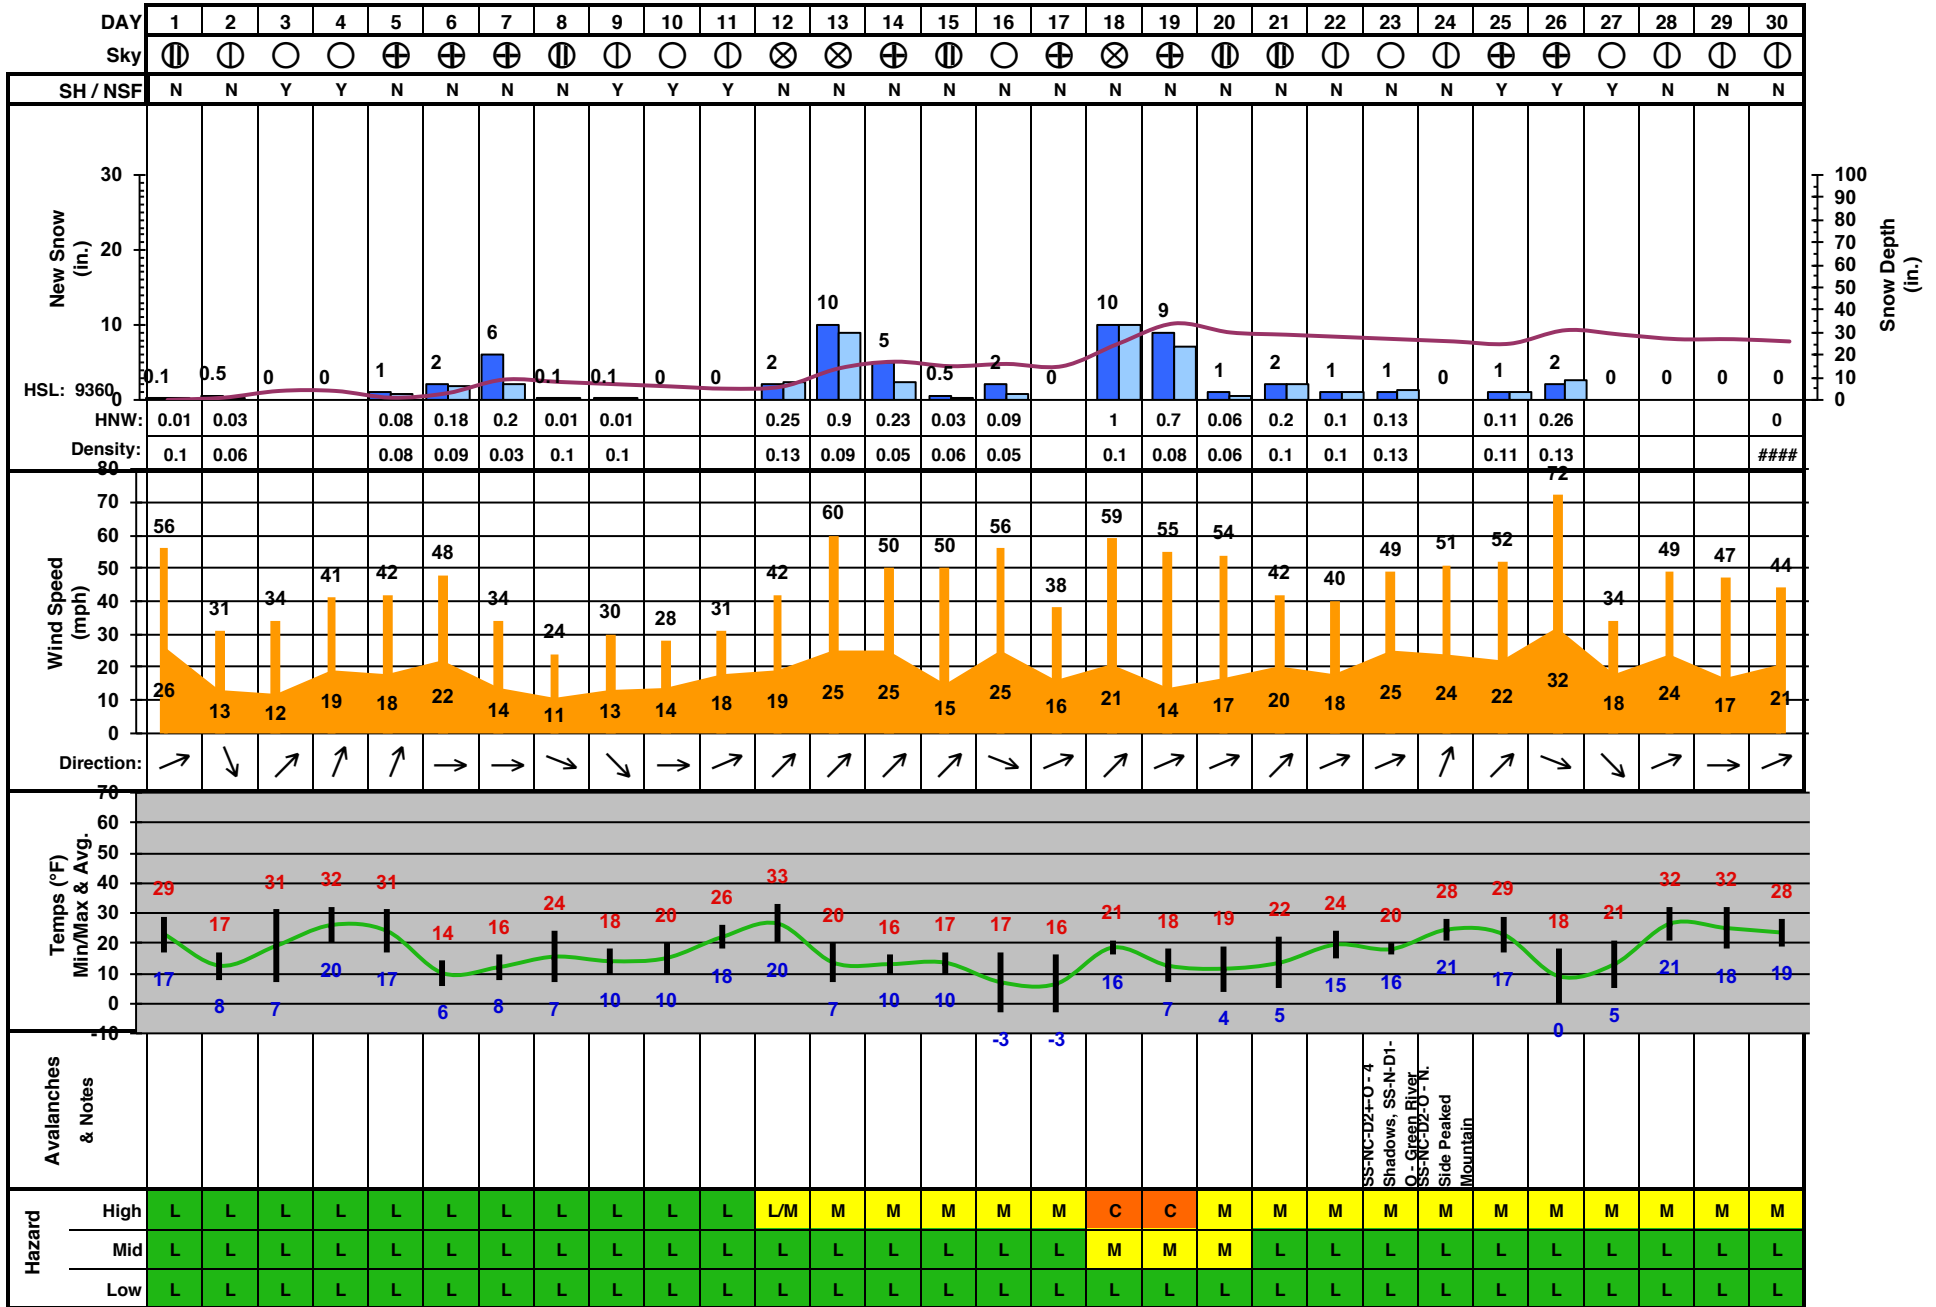

Area: **Tetons**

Sources: **JHMR Rendezvous Peak**

Month: **NOVEMBER**

Year: **2011**

MONTHLY SNOW
56.3

MONTHLY H2O
4.58

SEASON SNOW
56.3

SEASON H2O
4.58

SS-NC-DZ+O-4
Shadows, SS-N-D1-
O- Green River
SS-NC-DZ+O-N
Side Peaked
Mountain

Area: **Tetons**

Sources: **JHMR Rendezvous Peak**

Month: **DECEMBER**

Year: **2011**

MONTHLY SNOW

39.2

MONTHLY H2O

3.725

SEASON SNOW

95.5

SEASON H2O

8.305

Area: **Tetons**

Sources: **JHMR Rendezvous Peak**

Month: **JANUARY**

Year: **2012**

MONTHLY SNOW

10.1

MONTHLY H2O

0.69

SEASON SNOW

105.6

SEASON H2O