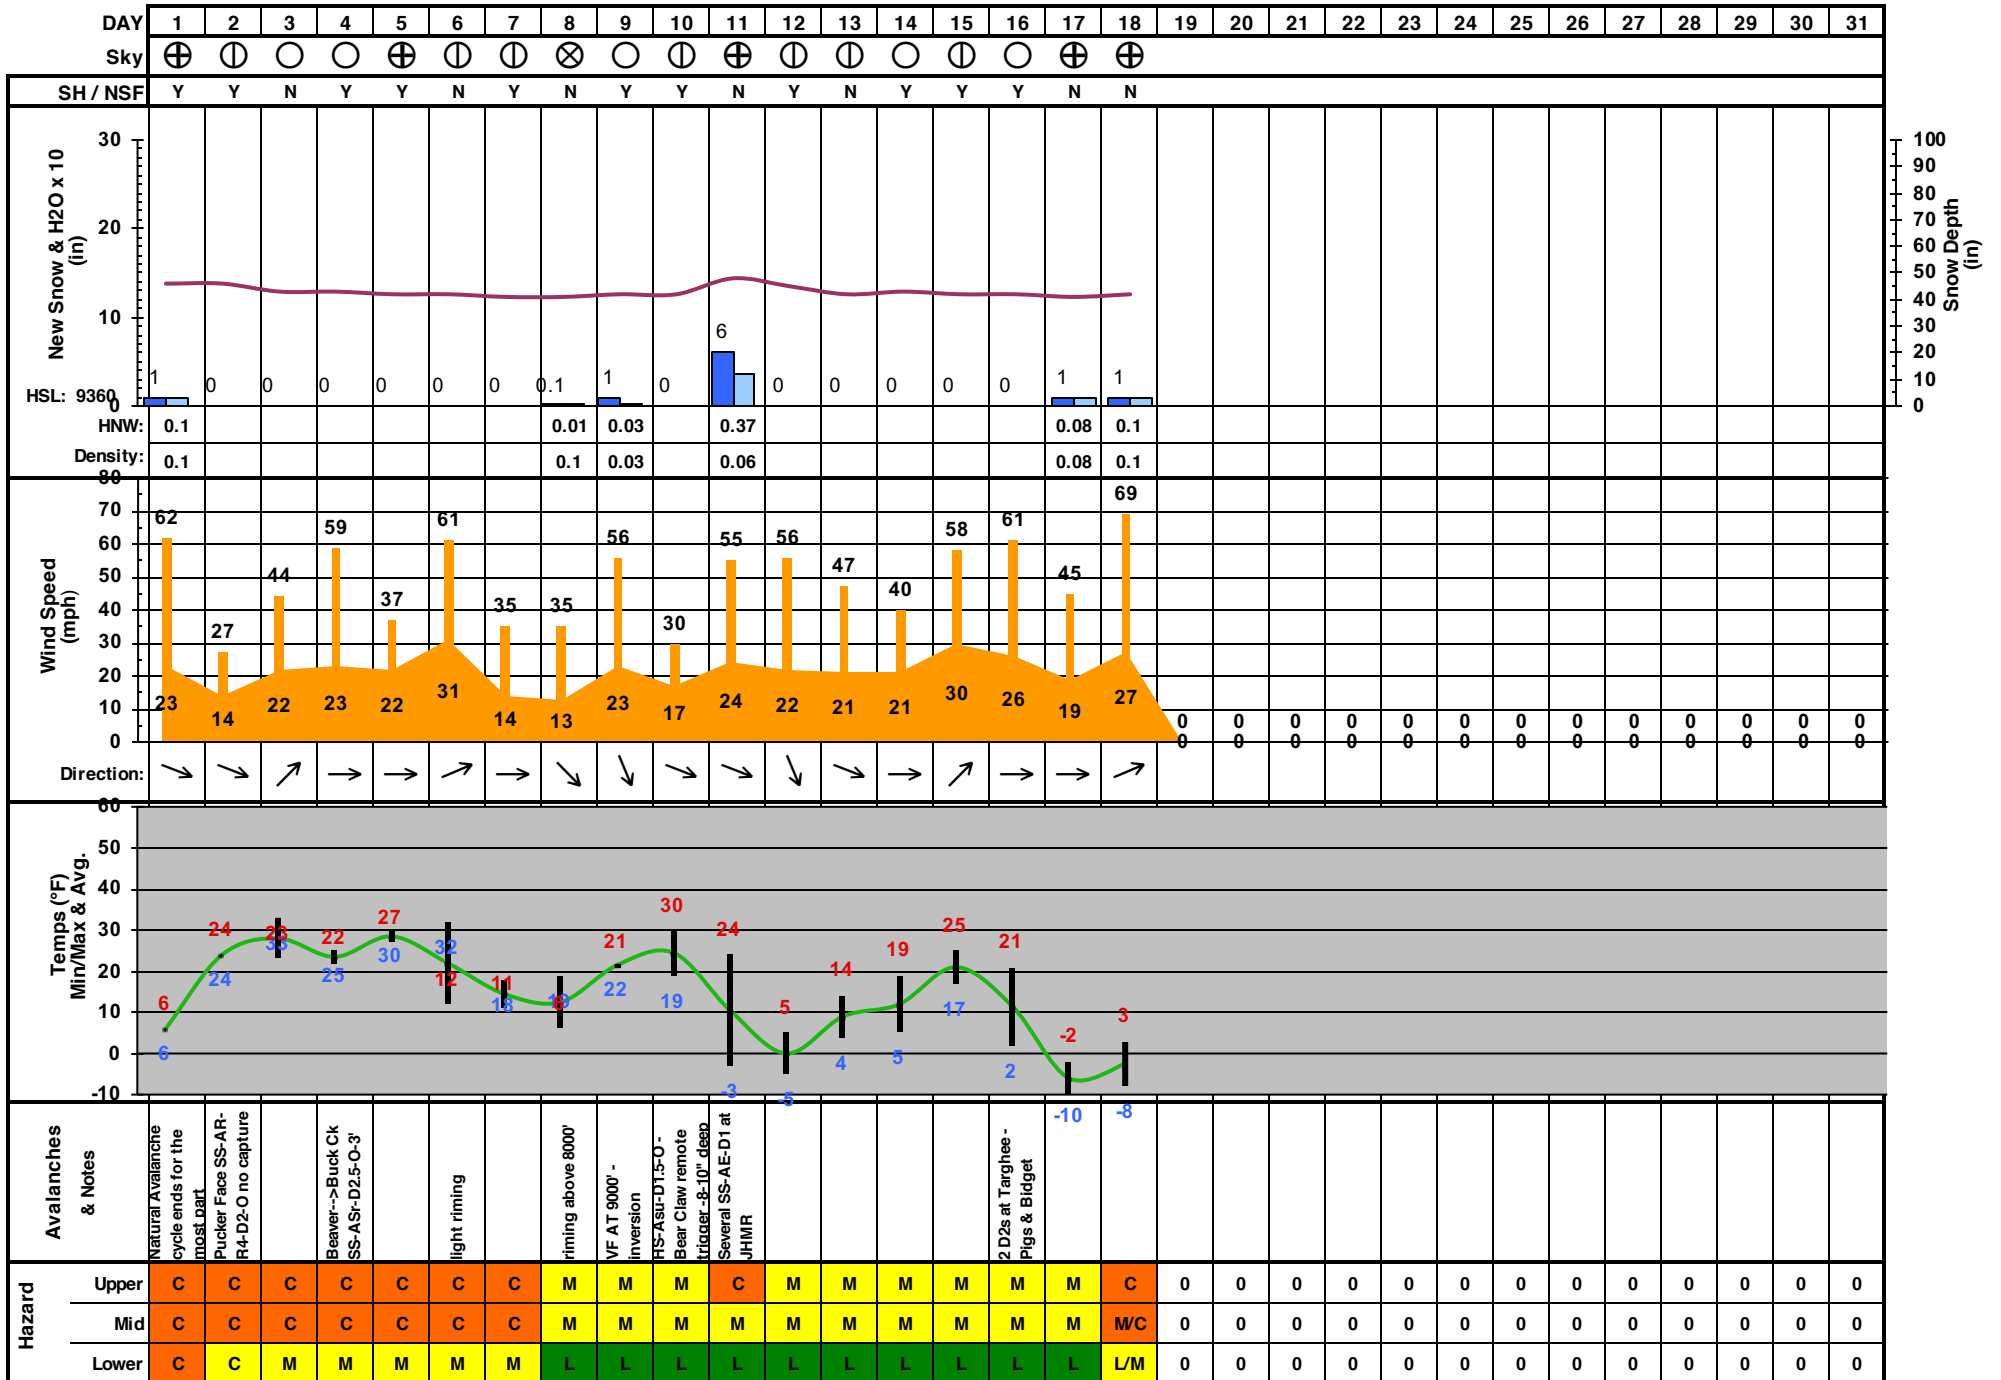

SS-NC-DZ+O-4
Shadows, SS-N-D1-
O- Green River
SS-NC-DZ+O-N
Side Peaked
Mountain

Area: **Tetons**

Sources: **JHMR Rendezvous Peak**

Month: **DECEMBER**

Year: **2011**

MONTHLY SNOW

39.2

MONTHLY H2O

3.725

SEASON SNOW

95.5

SEASON H2O

8.305

Area: **Tetons**

Sources: **JHMR Rendezvous Peak**

Month: **JANUARY**

Year: **2012**

MONTHLY SNOW

10.1

MONTHLY H2O

0.69

SEASON SNOW

105.6

SEASON H2O