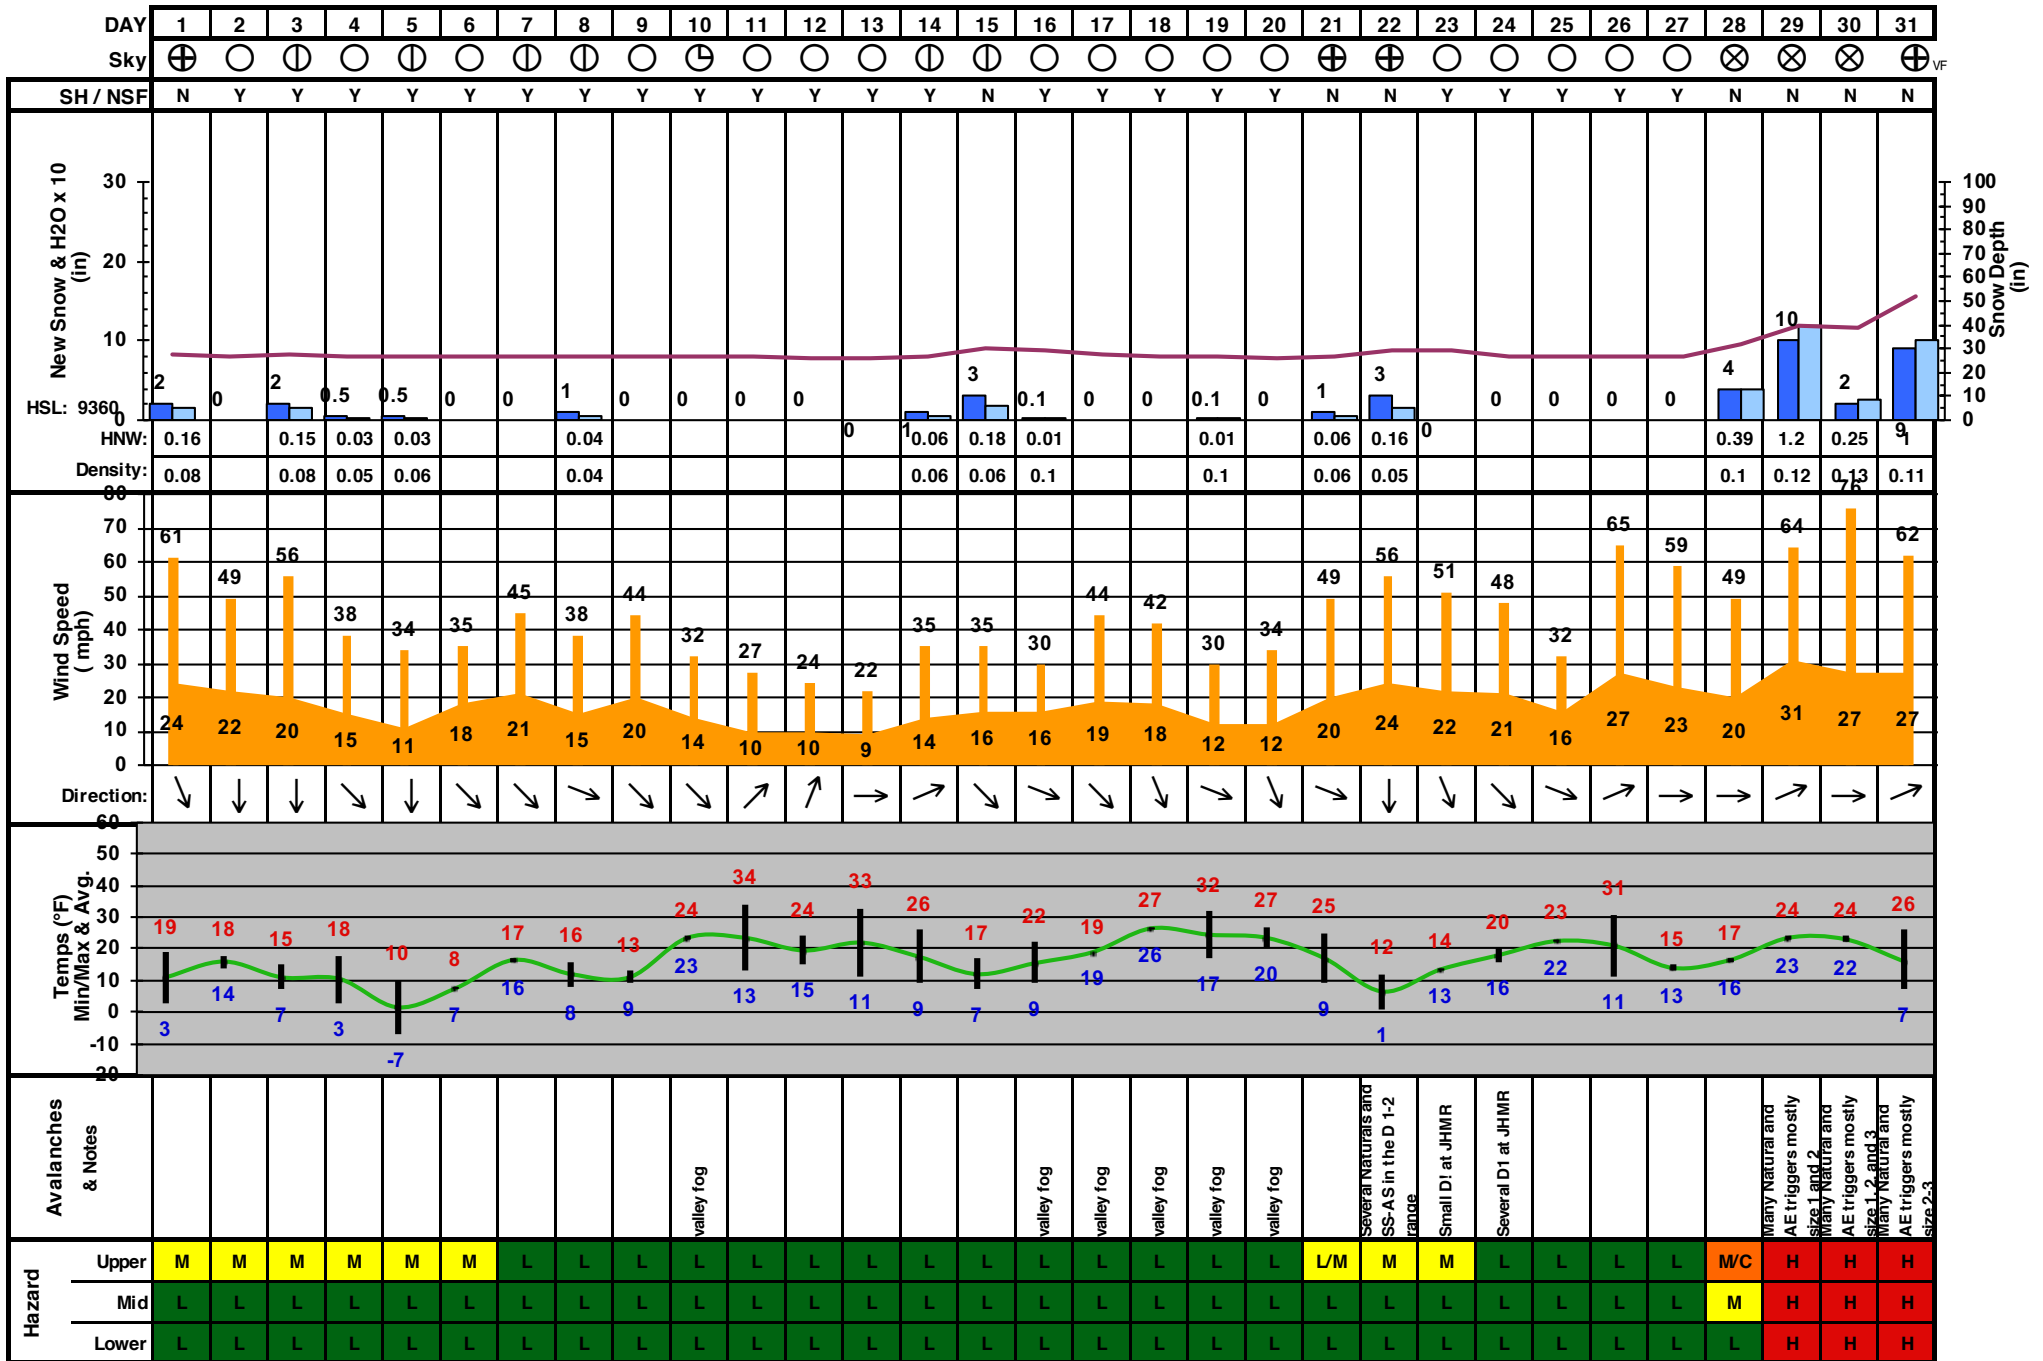

Area: **Tetons**

Sources: **JHMR Rendezvous Peak**

Month: **NOVEMBER**

Year: **2011**

MONTHLY SNOW
56.3

MONTHLY H2O
4.58

SEASON SNOW
56.3

SEASON H2O
4.58

SS-NC-DZ+O-4
Shadows, SS-N-D1-
O- Green River
SS-NC-DZ+O-N
Side Peaked
Mountain

Area: **Tetons**

Sources: **JHMR Rendezvous Peak**

Month: **DECEMBER**

Year: **2011**

MONTHLY SNOW

39.2

MONTHLY H2O

3.725

SEASON SNOW

95.5

SEASON H2O

8.305

Area: **Tetons**

Sources: **JHMR Rendezvous Peak**

Month: **JANUARY**

Year: **2012**

MONTHLY SNOW

10.1

MONTHLY H2O

0.69

SEASON SNOW

105.6

SEASON H2O